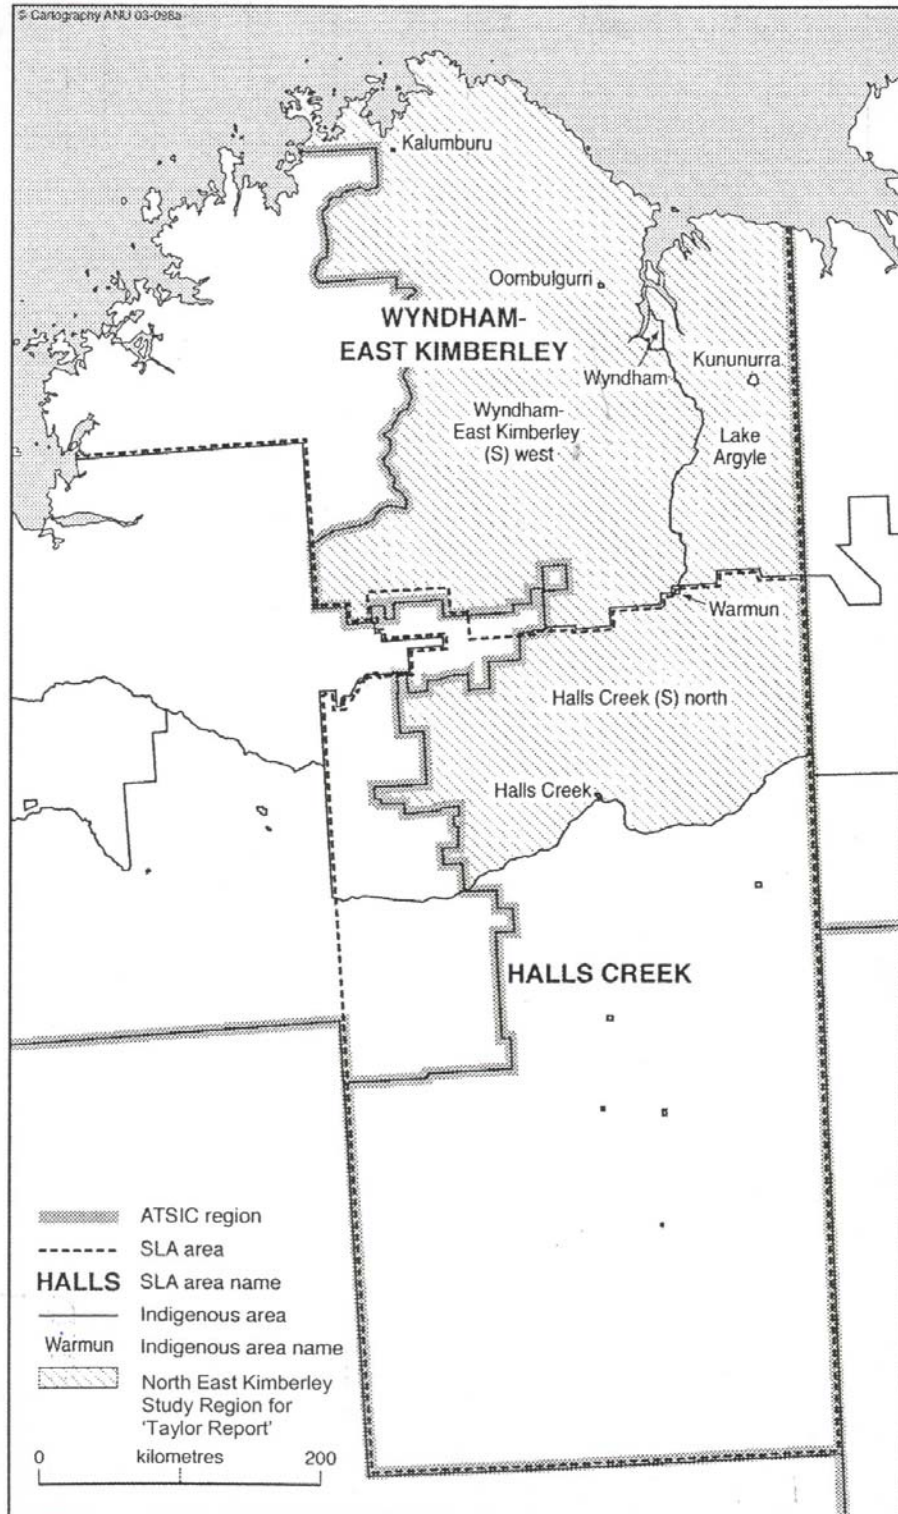

THE WUNAN REGION

Source: *ATSIC Regional Council Annual Report 2003-2004*

WUNAN REGION ZONES AND BOUNDARIES

Wunan Region - Language Boundaries

Wunan Region - Wards

Source: ATSIC Regional Council Annual Report 2003-2004

STATISTICAL GEOGRAPHY OF THE EAST KIMBERLEY

Source: Taylor, J (2003) "Aboriginal Population Profiles for Development Planning in the Northern East Kimberley", Australian National University Centre for Aboriginal Economic Policy Research