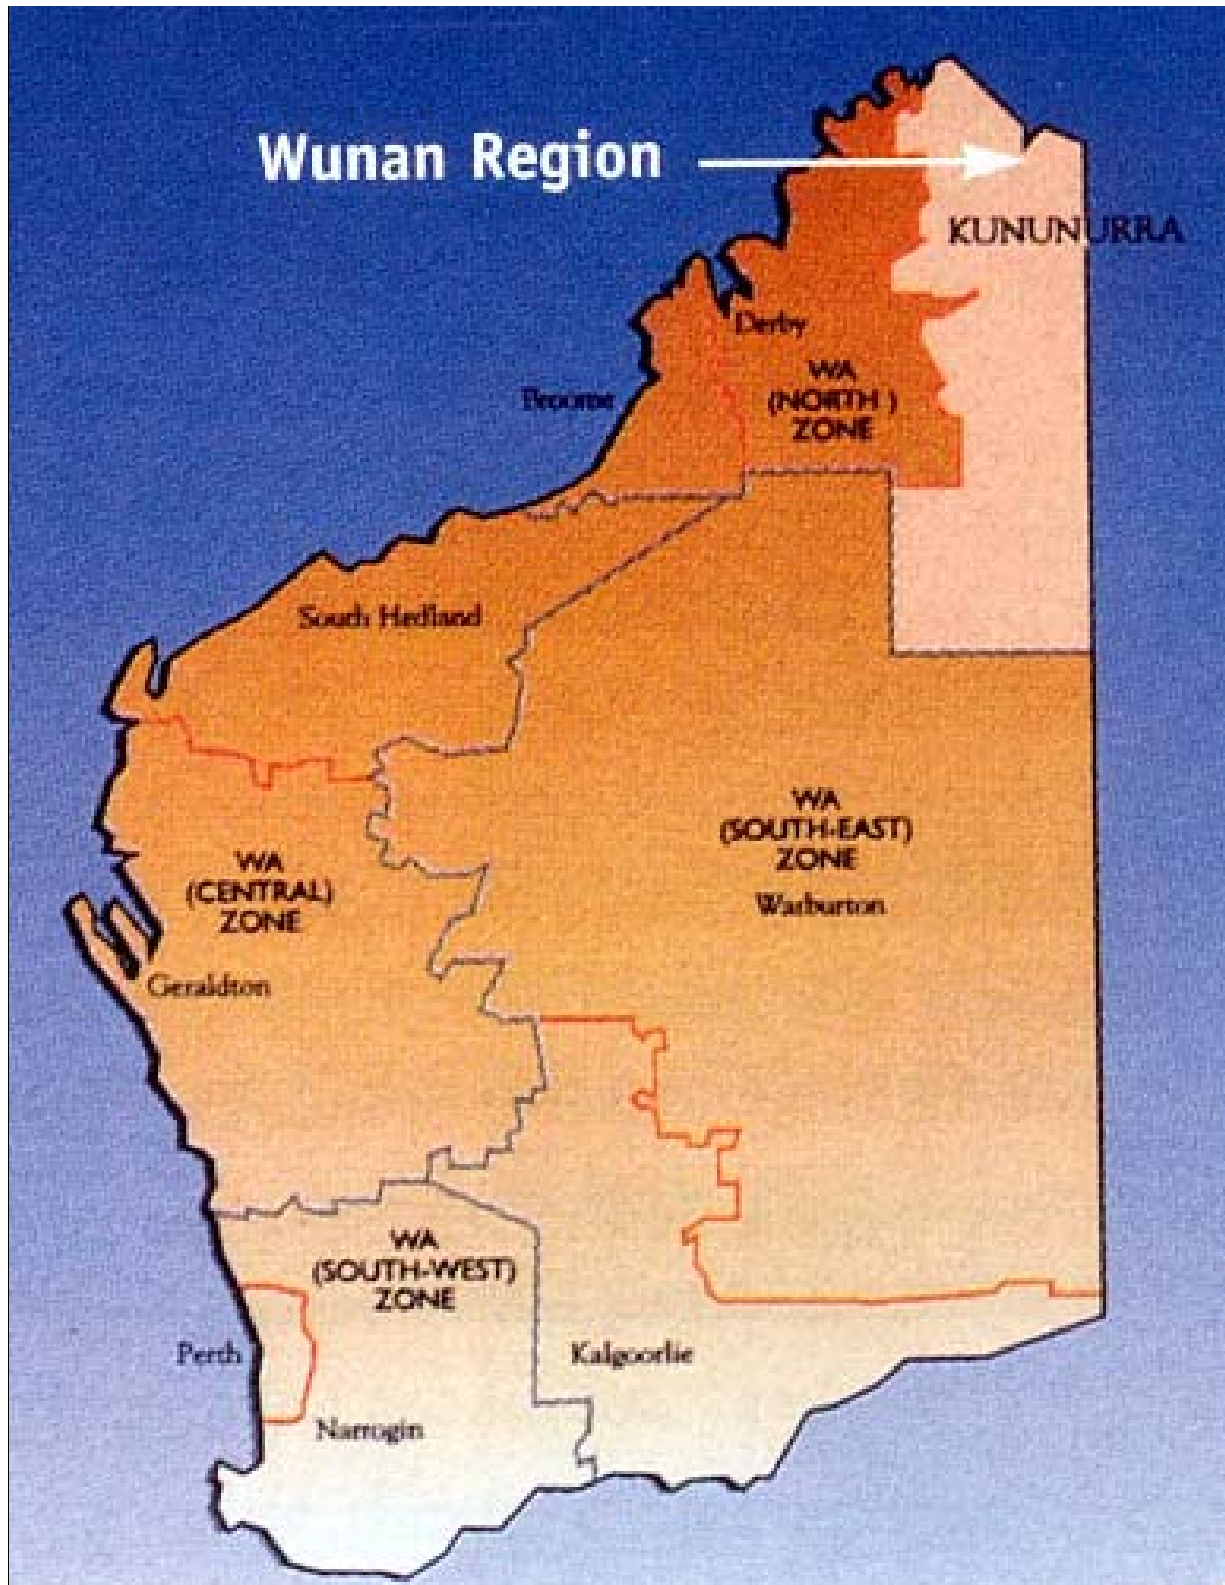

THE WUNAN REGION

Source: *ATSIC Regional Council Annual Report 2003-2004*

WUNAN REGION ZONES AND BOUNDARIES

Wunan Region - Language Boundaries

Wunan Region - Wards

Source: ATSIC Regional Council Annual Report 2003-2004

STATISTICAL GEOGRAPHY OF THE EAST KIMBERLEY

Source: Taylor, J (2003) "Aboriginal Population Profiles for Development Planning in the Northern East Kimberley", Australian National University Centre for Aboriginal Economic Policy Research