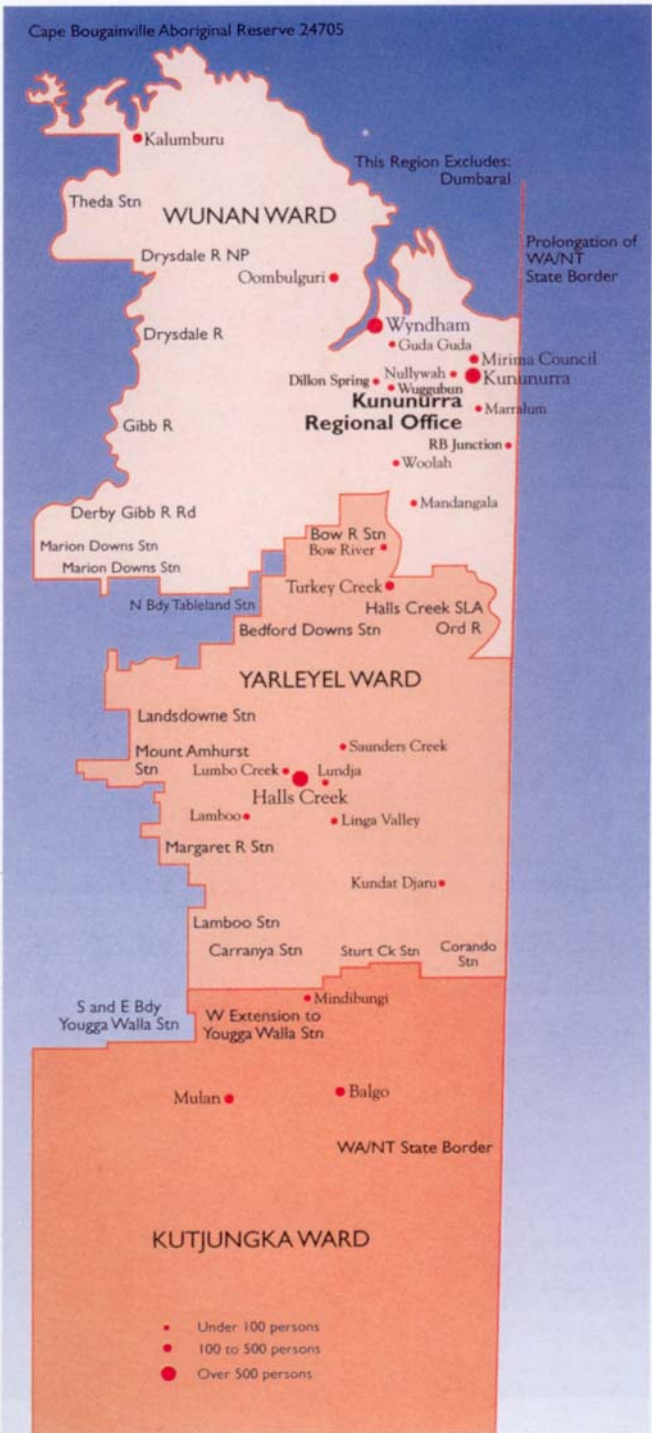

THE WUNAN REGION

Source: *ATSIC Regional Council Annual Report 2003-2004*

WUNAN REGION ZONES AND BOUNDARIES

Wunan Region - Language Boundaries

Wunan Region - Wards

Source: ATSIC Regional Council Annual Report 2003-2004

STATISTICAL GEOGRAPHY OF THE EAST KIMBERLEY

Source: Taylor, J (2003) "Aboriginal Population Profiles for Development Planning in the Northern East Kimberley", Australian National University Centre for Aboriginal Economic Policy Research